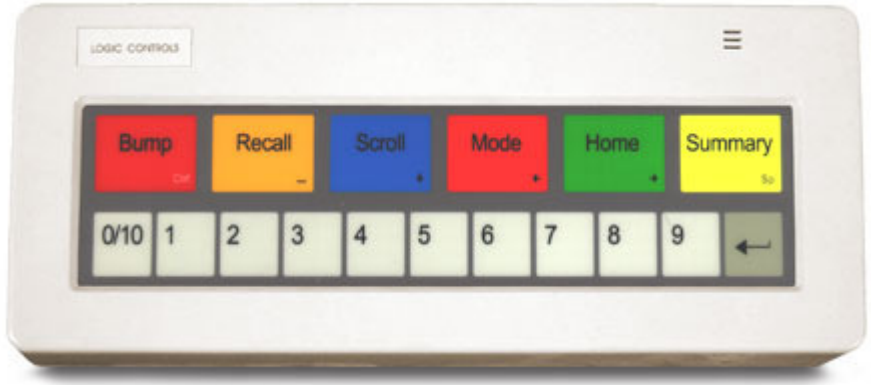

# Logic Controls KB1700 Bump Bar Legend Sheet Options

**Option A:** \_\_\_\_\_  
(IBM Bump Bar Compatible Layout)

**Option B:** \_\_\_\_\_  
(Progressive Software Compatible Layout)

**Option C:** \_\_\_\_\_

**Option D:** \_\_\_\_\_  
(Positouch Compatible Layout - KB1700PH)

**Option E:** \_\_\_\_\_  
(Exit41 Compatible Layout)