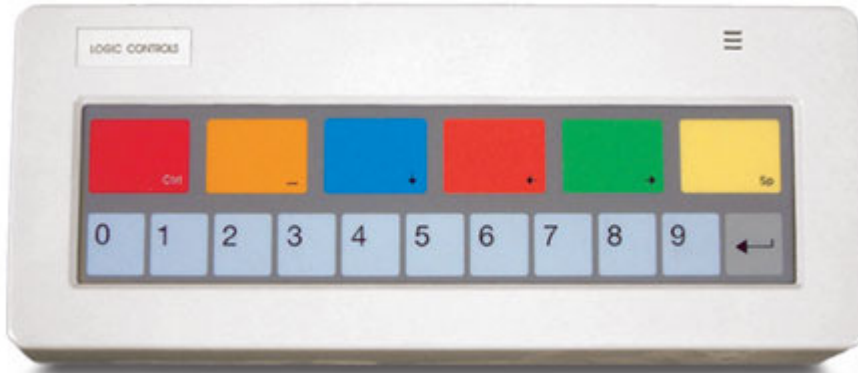

# Logic Controls KB1700 Bump Bar Legend Sheet Options

**Option A:** \_\_\_\_\_  
(IBM Bump Bar Compatible Layout)

**Option B:** \_\_\_\_\_  
(Progressive Software Compatible Layout)

**Option C:** \_\_\_\_\_

**Option D:** \_\_\_\_\_  
(Positouch Compatible Layout - KB1700PH)

**Option E:** \_\_\_\_\_  
(Exit41 Compatible Layout)